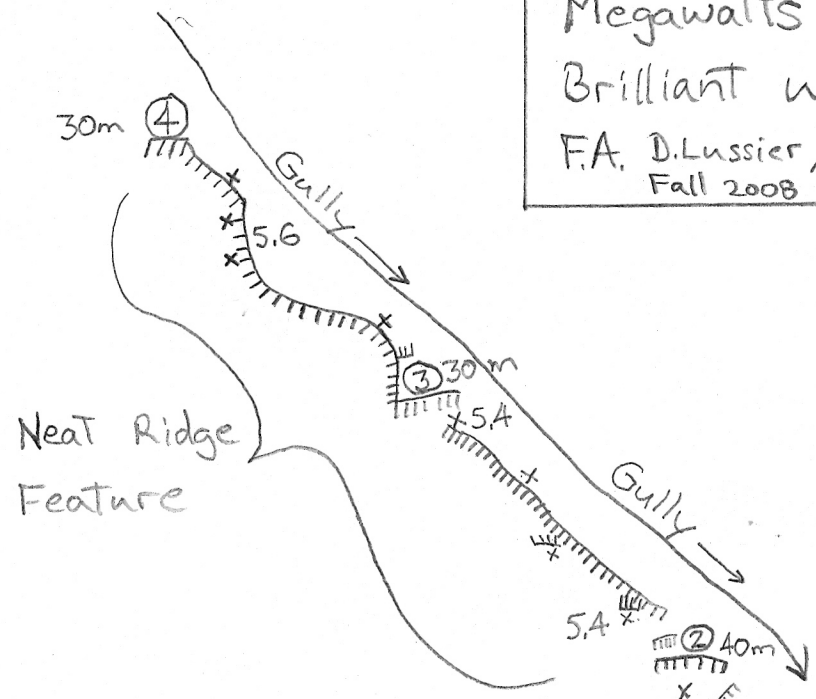

Megawatts II 5.8 bolted Multi-Pitch

Brilliant Wall, Castlegar BC.

F.A. D.Lussier, C.Trescher, S.King  
Fall 2008

Brilliant  
overlook

Lower Megawatts

Upper Megawatts