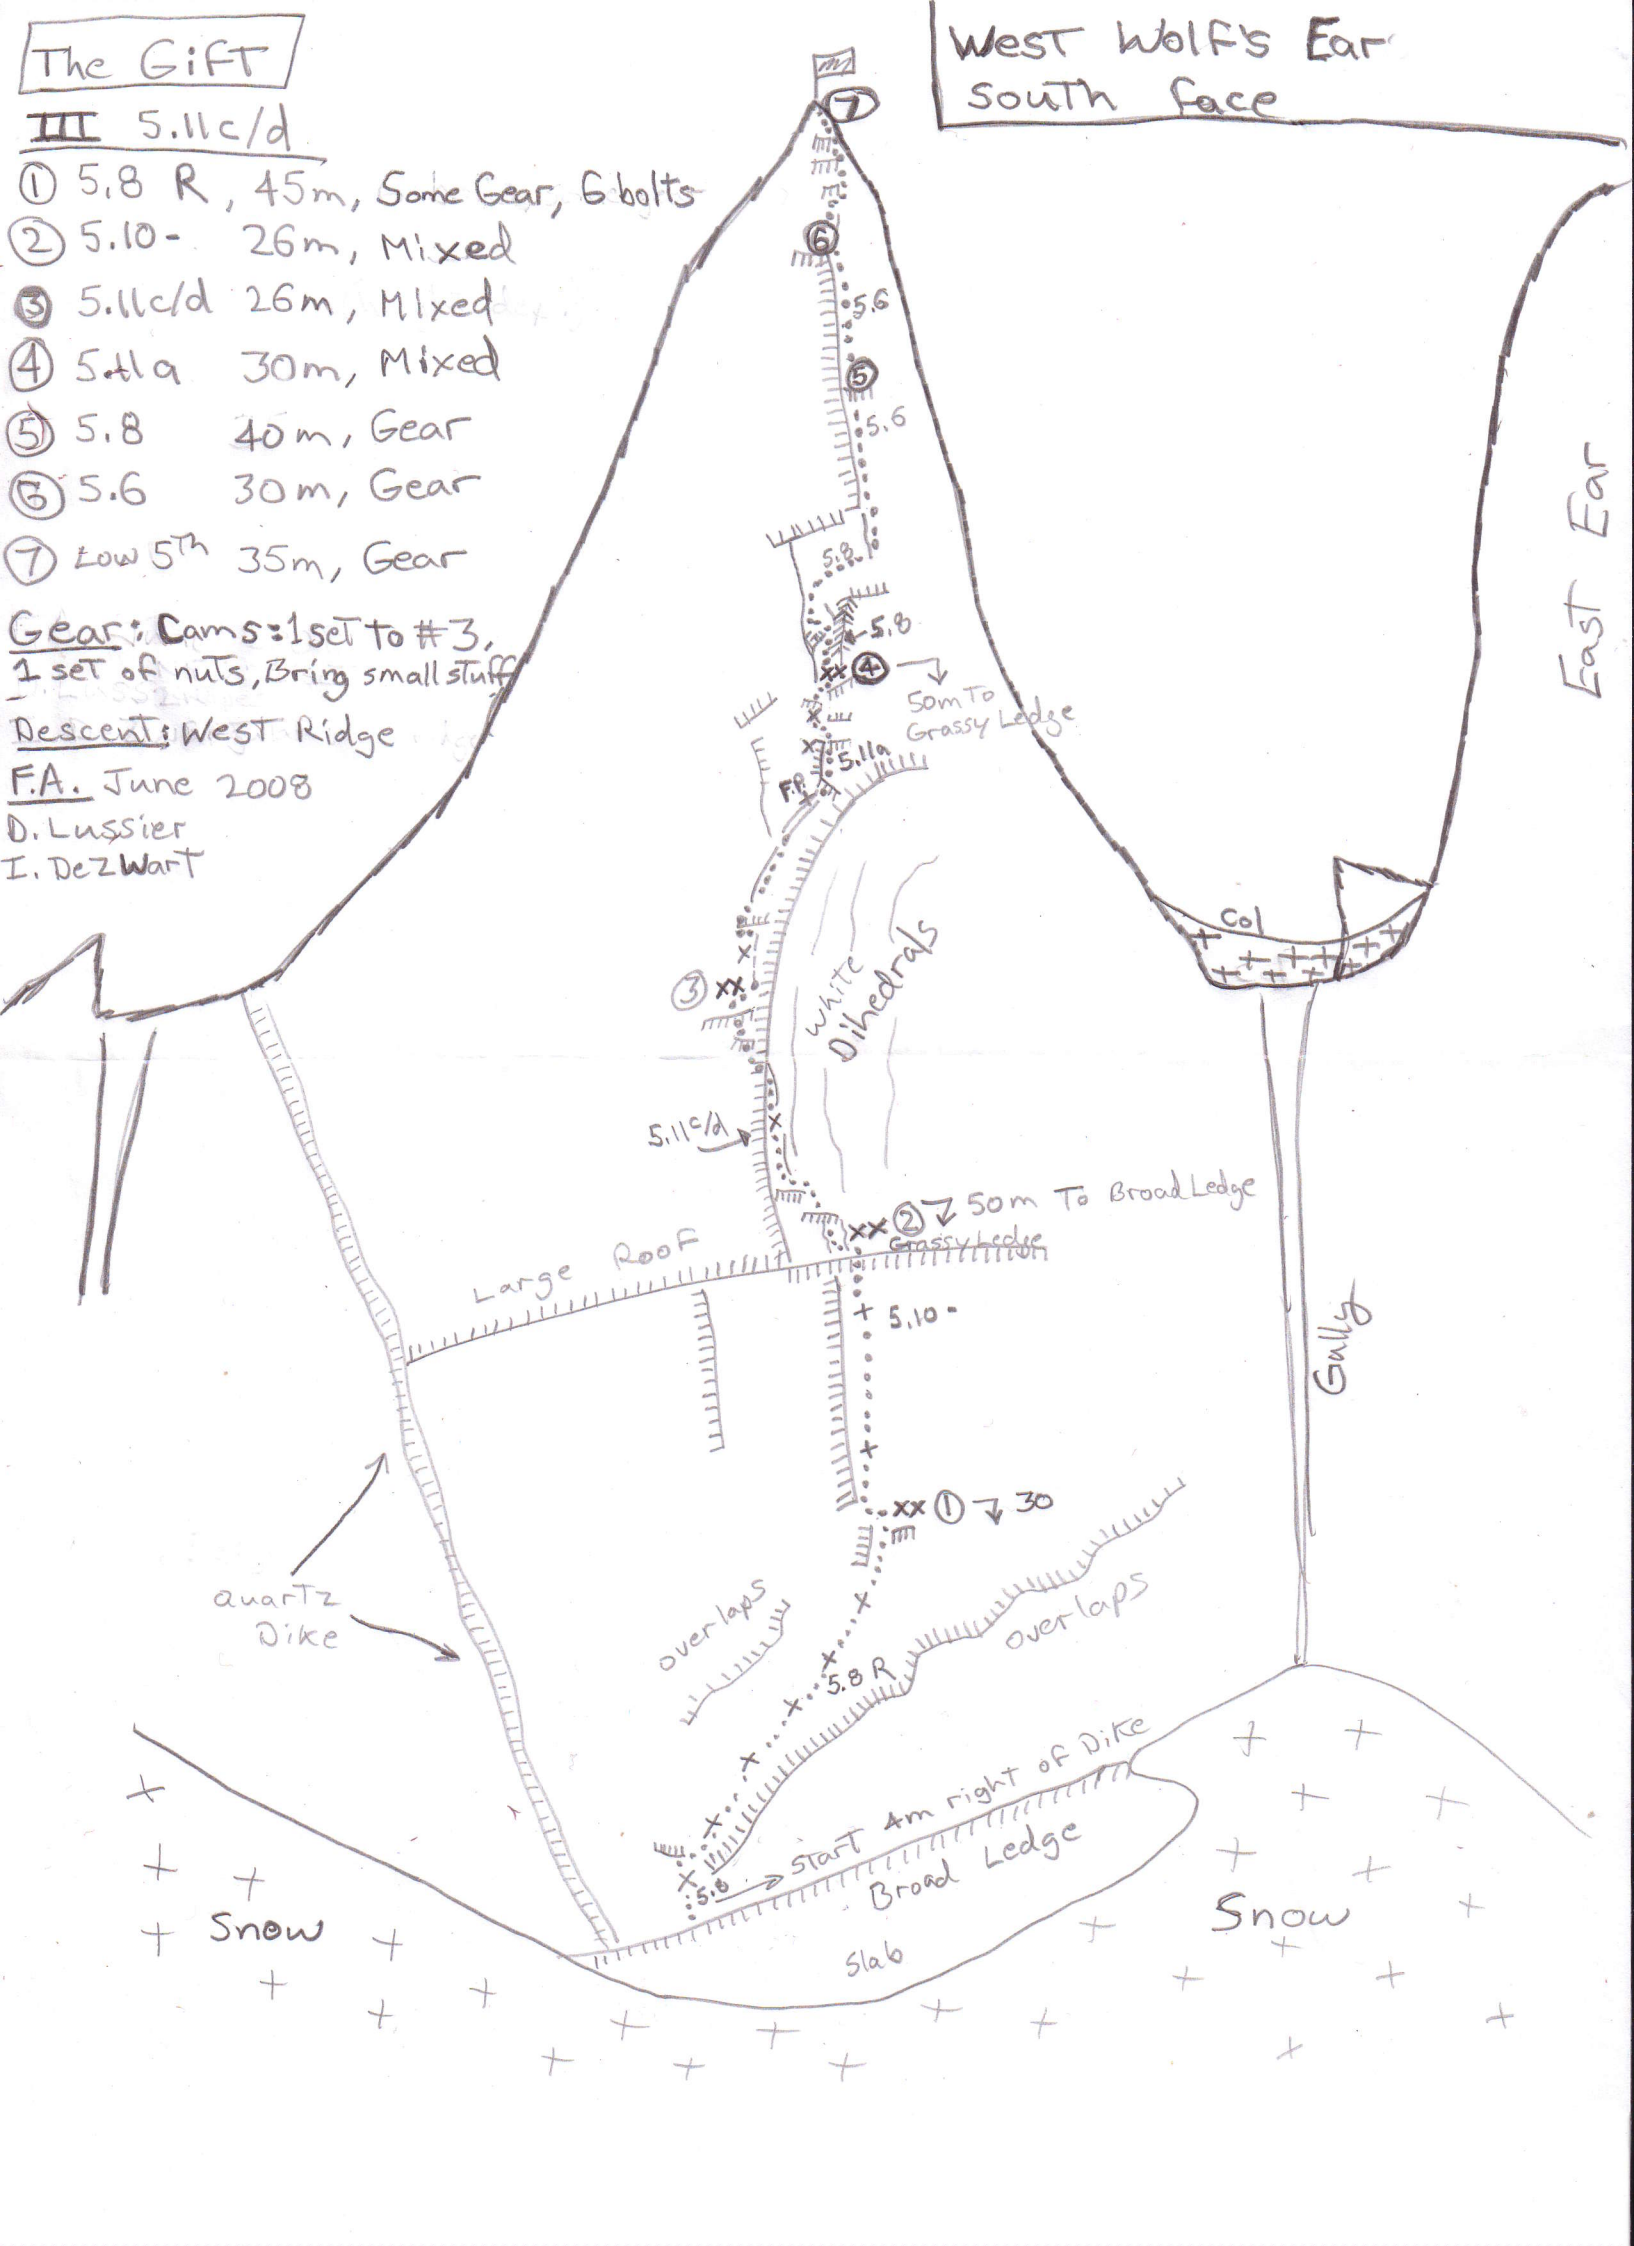

The Gift

III 5.11c/d

West Wolf's Ear
South face

- ① 5.8 R, 45m, Some Gear, 6 bolts
- ② 5.10- 26m, Mixed
- ③ 5.11c/d 26m, Mixed
- ④ 5.11a 30m, Mixed
- ⑤ 5.8 40m, Gear
- ⑥ 5.6 30m, Gear
- ⑦ Low 5th 35m, Gear

Gear: Cams: 1 set to #3,
1 set of nuts, Bring small stuff

Descent: West Ridge

F.A. June 2008

D. Lussier
I. DeZwart

East Ear

Snow

Snow

Broad Ledge

Slab

overlaps

overlaps

Large Roof

quartz dike

White Dihedrals

50m To Grassy Ledge

50m To Broad Ledge
Grassy Ledge